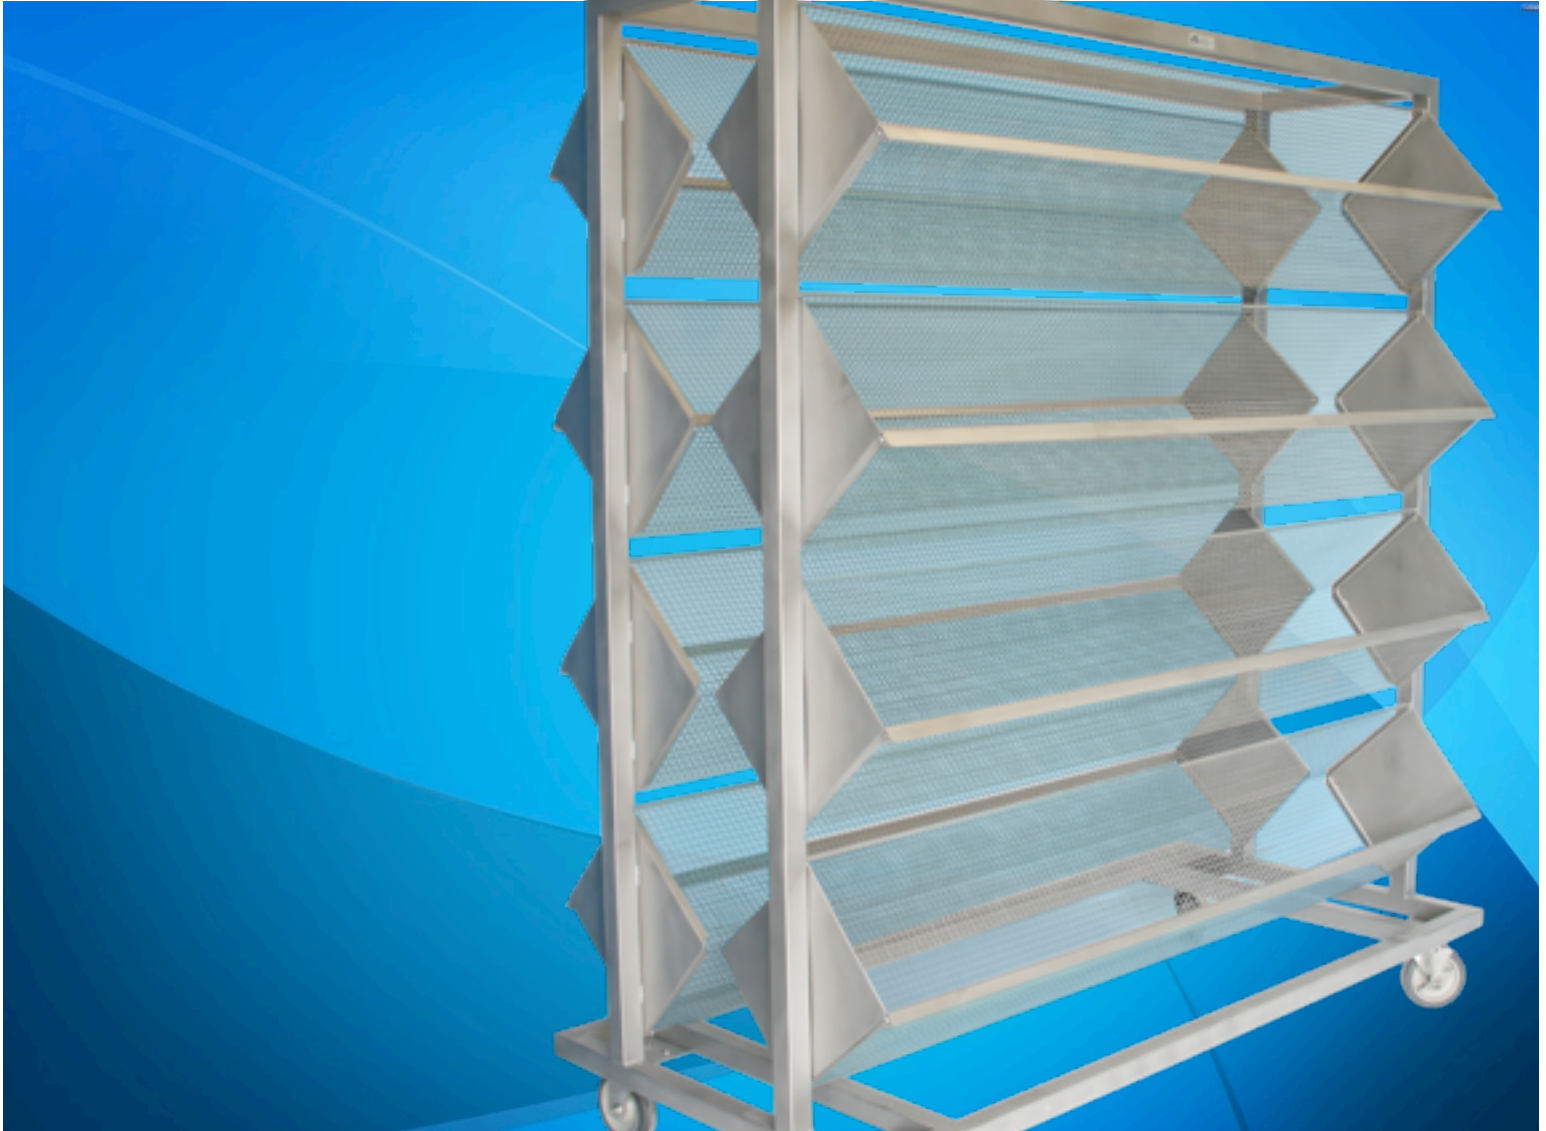

## Cage Wash Rack

Holds 40 standard rat or 56 standard mouse cages  
includes 8 wire mesh fixed baskets, 9" x 10" x 60"  
½" mesh baskets allows for many items including feeders, cardholders or bowls  
Four 5" stainless steel casters with polyurethane wheels, 2 with brakes  
62"L x 29"W x 70"H

## Tray Wash Rack

The ANTWR763075 tray wash rack offers a two tier design that can hold up to 32 waste trays for washing. The offset rod layout allows the trays to be oriented at an angle to the spray in the cage washer. Stainless steel welded construction with stainless steel rod and casters.

## Adjustable Wash Rack

The ANCWR603280A adjustable cage wash rack has 6 baskets with 3 position adjustable tilt. It offers increased flexibility and is able to accommodate a wider range of cages, lids and other items. Stainless steel rod construction with stainless steel casters.